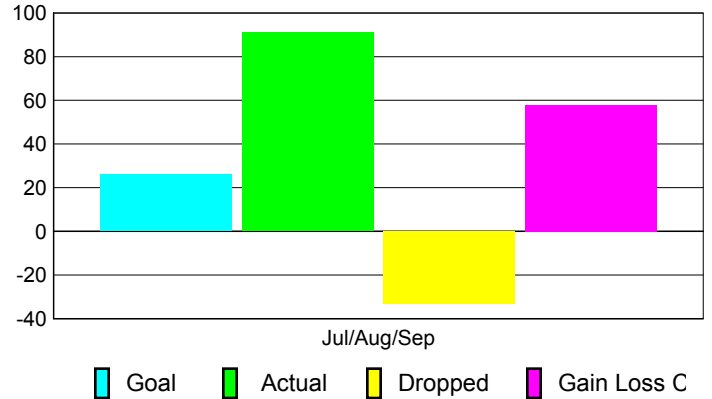

Membership Results 2010-2011

Goal, New, Dropped, Gain/Loss