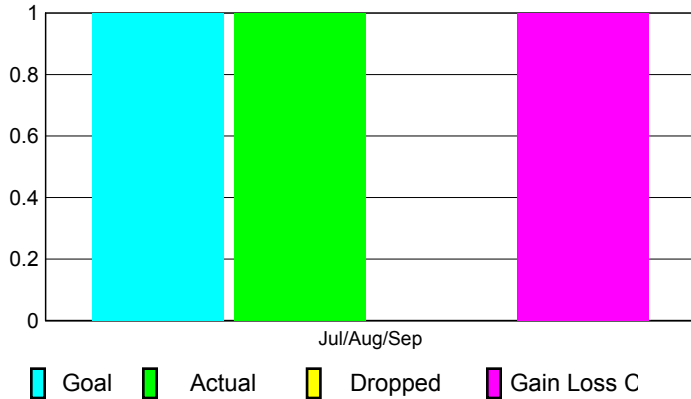

2010-2011 GMT Reports for District (or Undistricted) **District 128**

GMT: HOWARD PATRICK LEE

Location: ISRAEL

GMT CA: 4

CLUBS

Club Results
2010-2011

Clubs
2009-2010

Month	New Club Goal	Actual New Clubs	Actual Dropped Clubs	Gain/Loss of Clubs	Gain/Loss of Clubs
Jul/Aug/Sep	1	1	0	1	0
Totals	1	1	0	1	0

Club Results 2010-2011

Goal, New, Dropped, Gain/Loss

Comparison of Club Gain/Loss

Current Year Compared to the Previous Year

YTD Status Quo Clubs 2010-2011

Status Quo Clubs Compared to Status Quo Members

MEMBERSHIP