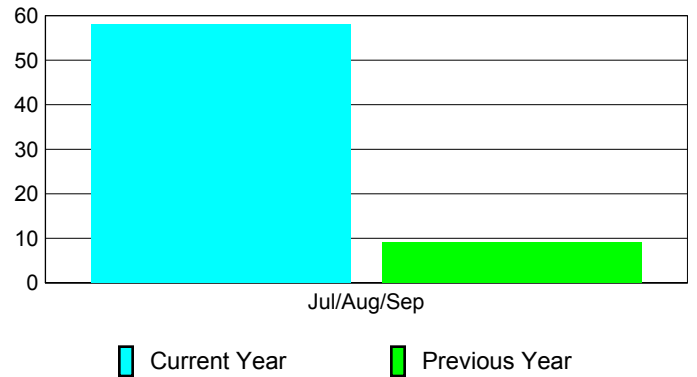

Comparison of Membership Gain/Loss

Current Year Compared to the Previous Year